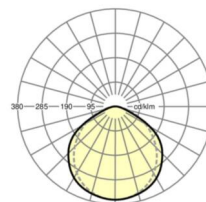

LIGHTING TECHNOLOGY

Placement	LED, Colour rendering/Light colour CRI ≥ 80 / 4000K
Colour tolerance (MacAdam)	3SDCM
Photobiological safety (Luminaire)	RG0
Nominal luminous flux	7004lm
LED service life	50000h L80/B10 (Tq 45°C)
Luminaire luminous efficiency	162lm/W
Beam angle	115° (C0) / 105° (C90)
UGR lat./long.	27.6 / 28.7

MECHANICS

Housing colour	traffic white RAL 9016
Dimensions (LxWxH/DxH)	1531mm x 55mm x 43mm
Weight (net)	2kg
Type of installation	Mounting rail system installation, Ceiling-mounted light structure, Pendant light structure

Dimensions

L	1531 mm	Length
B	55 mm	Width
H	43 mm	Height

DEEP-LINK

<https://www.regiolum.de/en/article/19102006020>

Reference	LED 7000lm 840
ηLB	100 %
Φ ↓/↑	100 % / 0 %
UGR lat./long.	27.6 / 28.7